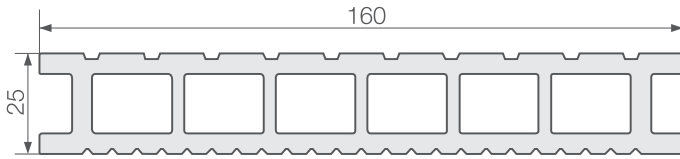

LOGISTICS DATA

DECKING BOARD 160 mm

a	stretch foil
b	corners
c	top card board
d	tapes
e	bottom card board
f	pallet
g	protective corners

	H height pallet	Y1 lenght pallet	Y2 lenght pallet	X width pallet	Z height
dimmensius (mm)	525	4000	2400	1140	375
quantity (pcs)	-	-	-	7	15
quantity (mb)	-	420	252	-	-
weight (kg)	-	1134	680,4	-	-
quantity (pcs)	105				

JOIST

a	stretch foil
b	corners
c	top card board
d	tapes
e	bottom card board
f	pallet
g	protective corners

	H height pallet	Y1 lenght pallet	Y2 lenght pallet	X width pallet	Z height
dimmensius (mm)	510	4000	2400	1140	360
quantity (pcs)	-	-	-	22	12
quantity (mb)	-	1056	633,6	-	-
weight (kg)	-	1108,8	665,28	-	-
quantity (pcs)	264				