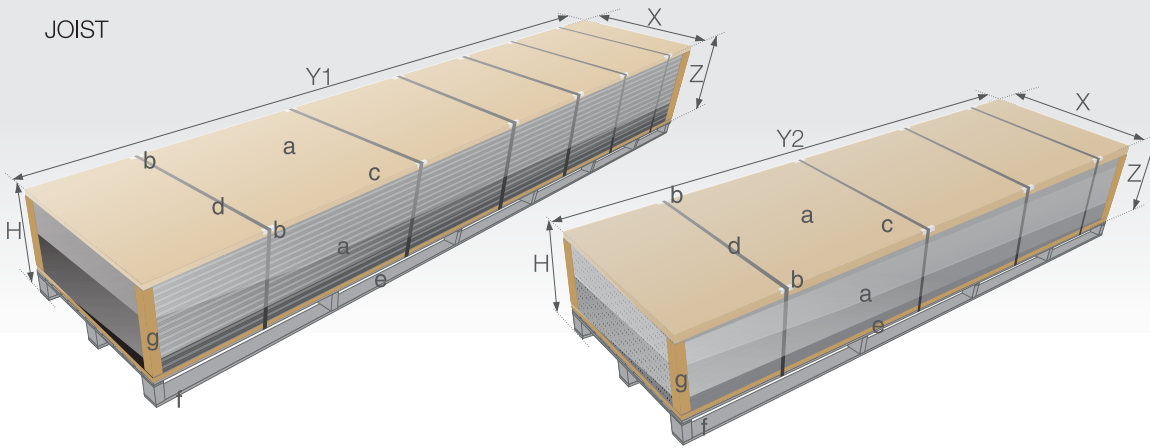

LOGISTICS DATA

DECKING BOARD 160 mm

a	stretch foil
b	corners
c	top card board
d	tapes
e	bottom card board
f	pallet
g	protective corners

	H height pallet	Y1 lenght pallet	Y2 lenght pallet	X width pallet	Z height
dimmensius (mm)	525	4000	2400	1140	375
quantity (pcs)	-	-	-	7	15
quantity (mb)	-	420	252	-	-
weight (kg)	-	1134	680,4	-	-
quantity (pcs)	105				

JOIST

a	stretch foil
b	corners
c	top card board
d	tapes
e	bottom card board
f	pallet
g	protective corners

	H height pallet	Y1 lenght pallet	Y2 lenght pallet	X width pallet	Z height
dimmensius (mm)	510	4000	2400	1140	360
quantity (pcs)	-	-	-	22	12
quantity (mb)	-	1056	633,6	-	-
weight (kg)	-	1108,8	665,28	-	-
quantity (pcs)	264				