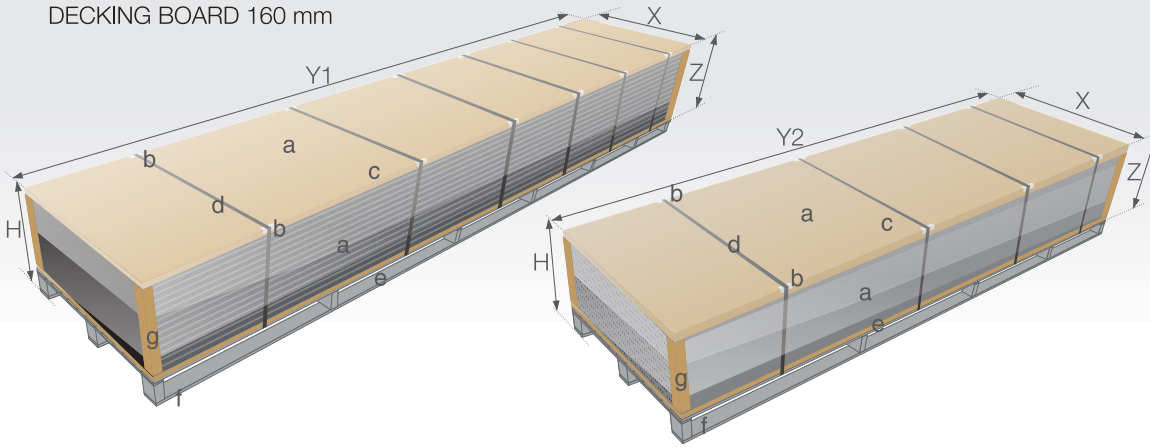

LOGISTICS DATA

DECKING BOARD 160 mm

a	stretch foil
b	corners
c	top card board
d	tapes
e	bottom card board
f	pallet
g	protective corners

	H height pallet	Y1 lenght pallet	Y2 lenght pallet	X width pallet	Z height
dimmensius (mm)	525	4000	2400	1140	375
quantity (pcs)	-	-	-	7	15
quantity (mb)	-	420	252	-	-
weight (kg)	-	1134	680,4	-	-
quantity (pcs)	105				

JOIST

a	stretch foil
b	corners
c	top card board
d	tapes
e	bottom card board
f	pallet
g	protective corners

	H height pallet	Y1 lenght pallet	Y2 lenght pallet	X width pallet	Z height
dimmensius (mm)	510	4000	2400	1140	360
quantity (pcs)	-	-	-	22	12
quantity (mb)	-	1056	633,6	-	-
weight (kg)	-	1108,8	665,28	-	-
quantity (pcs)	264				